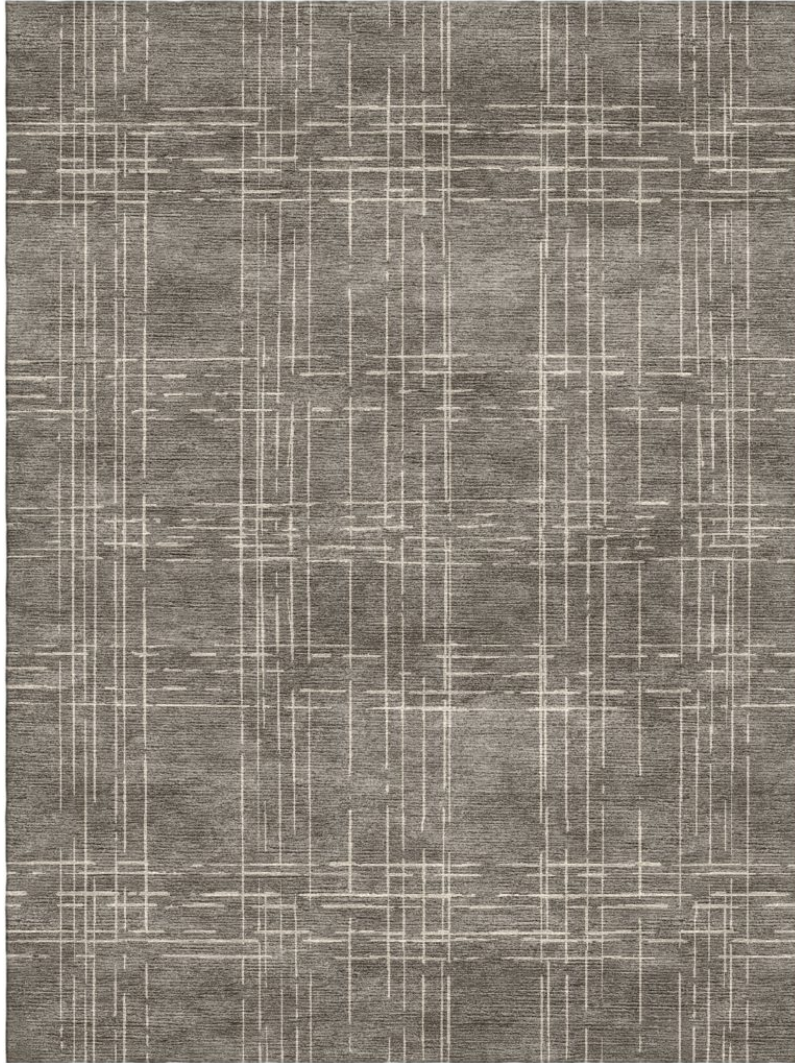

P E R E N N I A L S

GRAVEL PATH Drypoint Plaid Tibetan Knot

TK331-61

DETAILS & SPECS

Designer	Porter Teleo
Construction	Tibetan Knot
Colorway	GRAVEL PATH
Collection	2016 A Spring: Porter Teleo

Pom Colors

220

28

28

DESCRIPTION

Hand knotted, 80 knots per square inch.