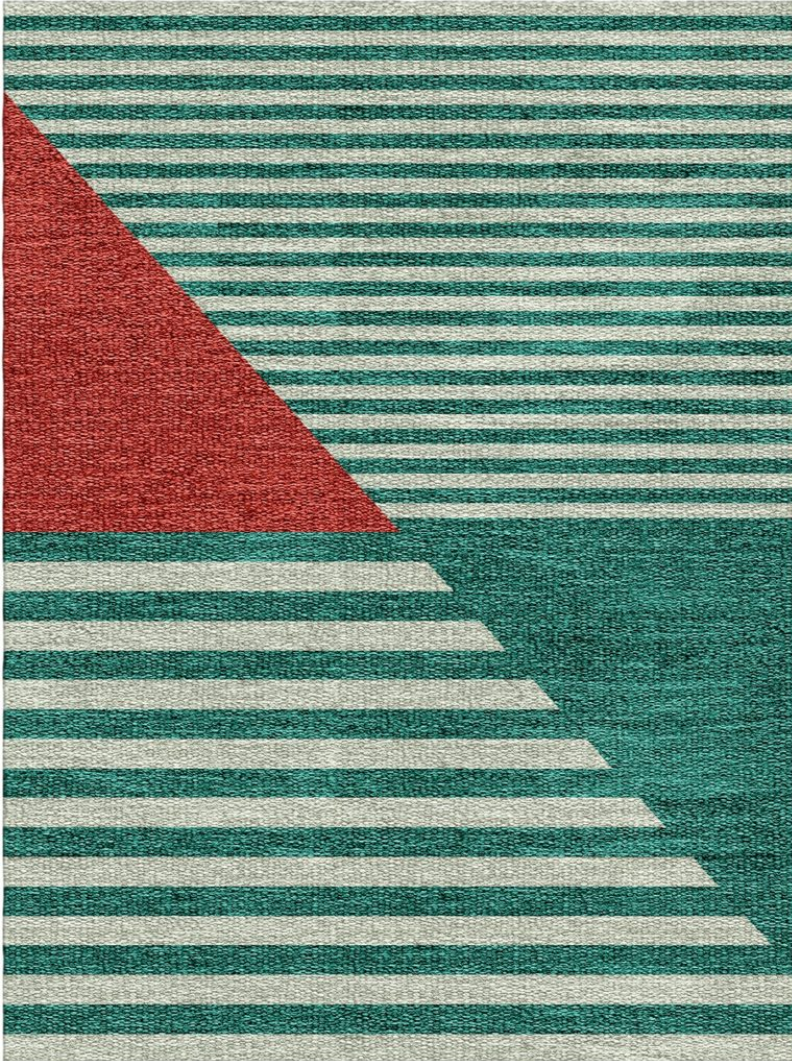

P E R E N N I A L S

PEACOCK Pinwheel Flatwoven

FW221-168

DETAILS & SPECS

| | |
|--------------|-------------|
| Designer | Studio |
| Construction | Flatwoven |
| Colorway | PEACOCK |
| Collection | 2017 B Fall |

Pom Colors

970

568

98

DESCRIPTION

Perennials' Flatwoven artisanal rugs feature exceptional designs, subtle color blending and an unbelievably soft feel. They include binding on the horizontal edges and the selvages are left visible to show the craftsmanship of each handwoven rug. These rugs are ideal for use indoors or out.